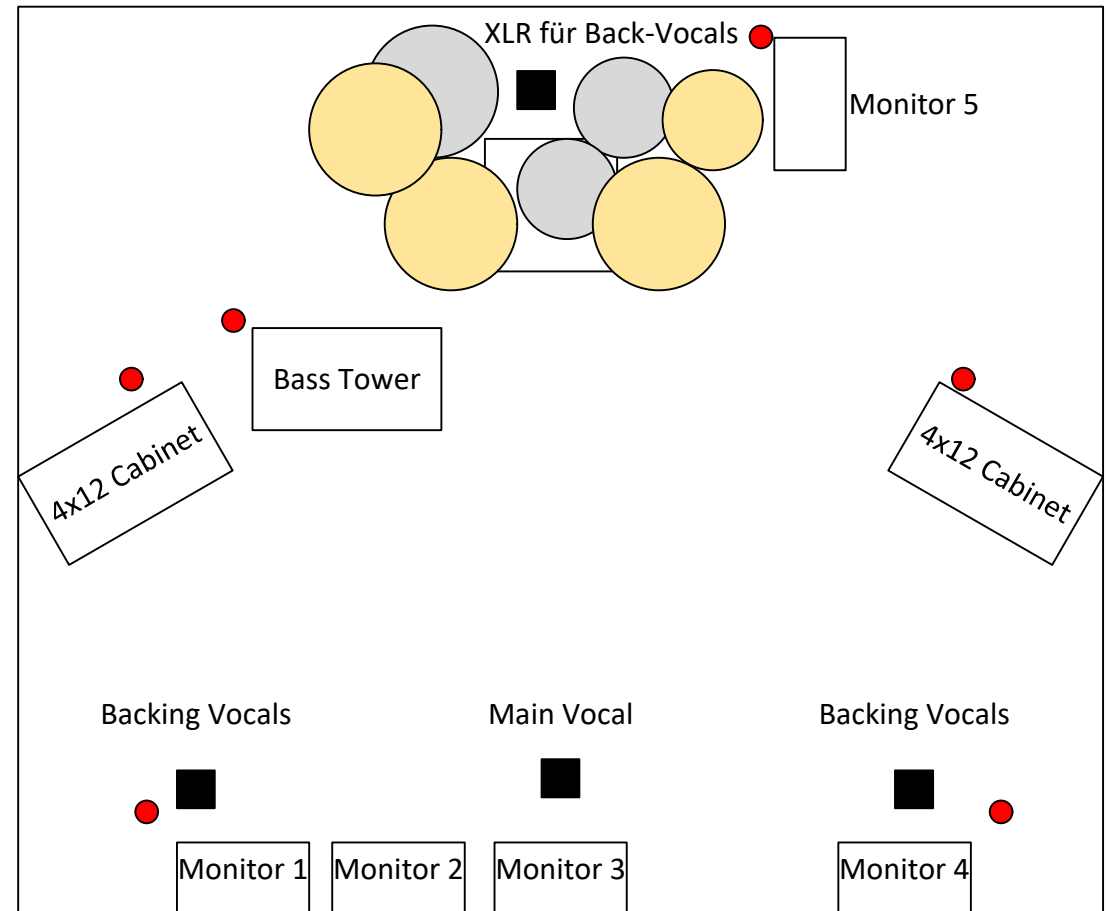

HELLVETICA

Stage Rider: minimum specifications

Channel	Instrument	Remarks
1	Bass Drum	
2	Snare Top	
3	Snare Bot	Optional
4	HiHat	
5	Tom 1	
6	Tom 2	
7	Overhead L	Optional
8	Overhead R	Optional
9	Bass	
10	Guitar L	
11	Guitar R	
12	Main Vocal	Own Mic
13	Backing Vocals Left	
14	Backing Vocals Right	
15	Backing Vocals Drum	Own Headset-Mic
16		

Notes:

● 230V / 50 Hz AC Supply (T13/CH-Plug)